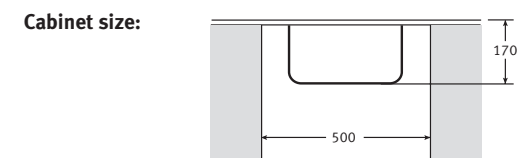

Accessories available:

Sink Profile: Double Edge

Fixing Clips:

Suggested Plumbing Kit: 1 part

Taps: Any Franke tap can be utilised with this model*.

Guarantee: Franke sinks are guaranteed for 25 years against manufacturing defect. Franke taps are guaranteed against defective materials and workmanship for 1 year in relation to coatings and finishes, and 5 years in relation to moving parts. Franke will replace (and where appropriate repair) defective sinks. In relation to taps, Franke will where appropriate provide replacement parts for your taps or replace your taps. Any associated or ancillary costs to be incurred by you as a result of replacement of Franke sinks and taps under this guarantee shall in all cases be previously approved by Franke UK Limited.

This guarantee is in addition to and does not affect your statutory rights.