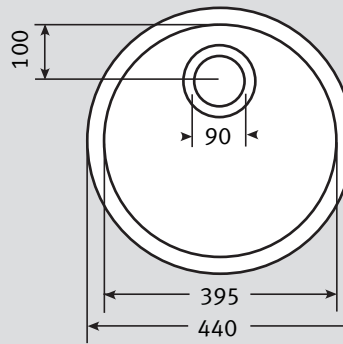

Rotondo RBX 610 Bowl Specifications

- **1 x 90mm Waste with Basket Strainer Waste.** Capable of adaptation to take Waste Disposal Unit
- **Bespoke accessories available**
- **Fits into tight spaces/corner situations**
- **Multiple uses**
- **Available as a Designer Pack**

Material:	Stainless Steel
Application:	Inset
Bowl size:	Ø395 (Diameter) 170 (Depth)
Drainer Format:	Not applicable
Cut-out size:	Ø425
Colour:	Brushed Stainless Steel
Seal:	Apply sealant locally
Insulation:	Black pad for sound insulation
Heat Resistance:	Up to 300°C